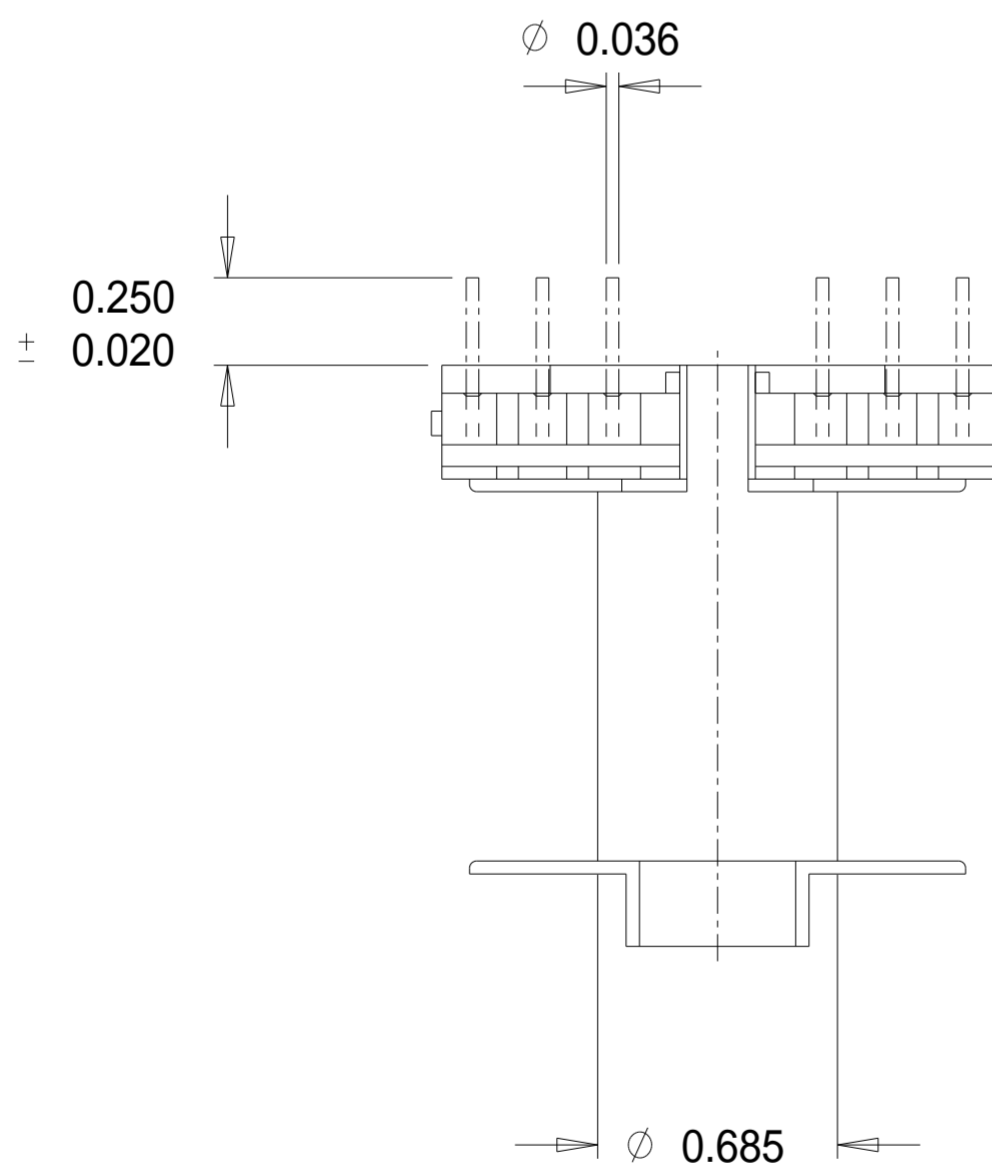

Part No. PQ0080

PC-B4040-12 Vertical Pq Bobbin

Dimensions in inches