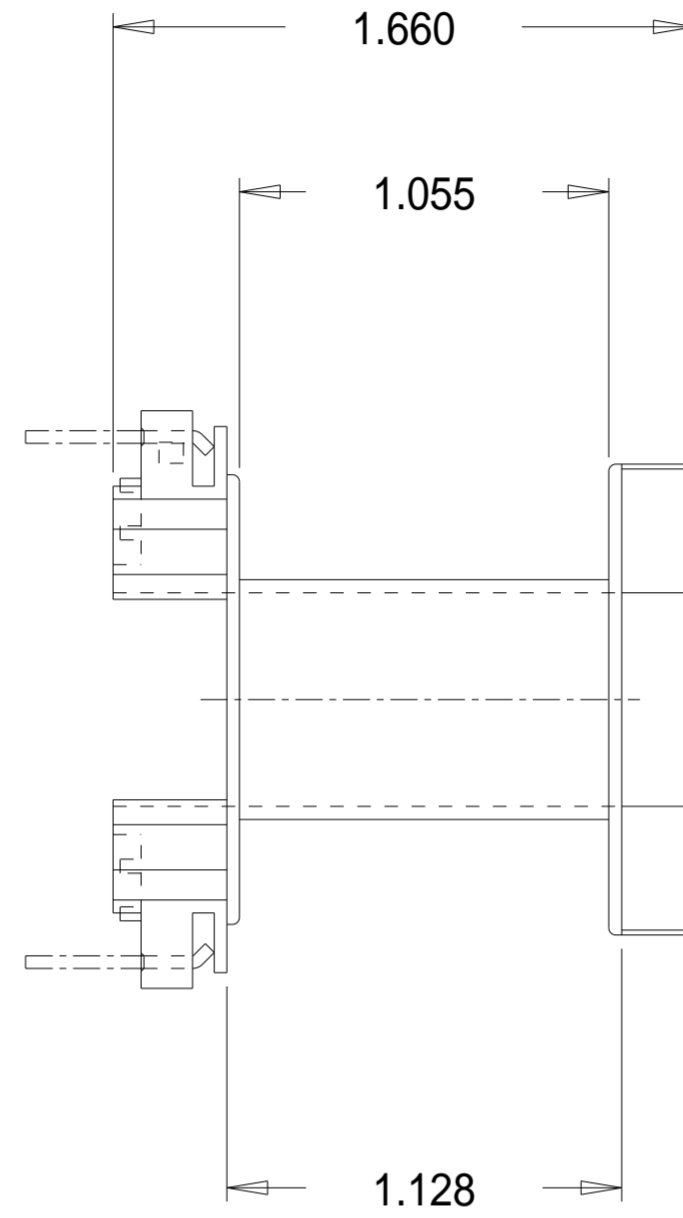

Part No. PQ0080

PC-B4040-12 Vertical Pq Bobbin

Dimensions in inches