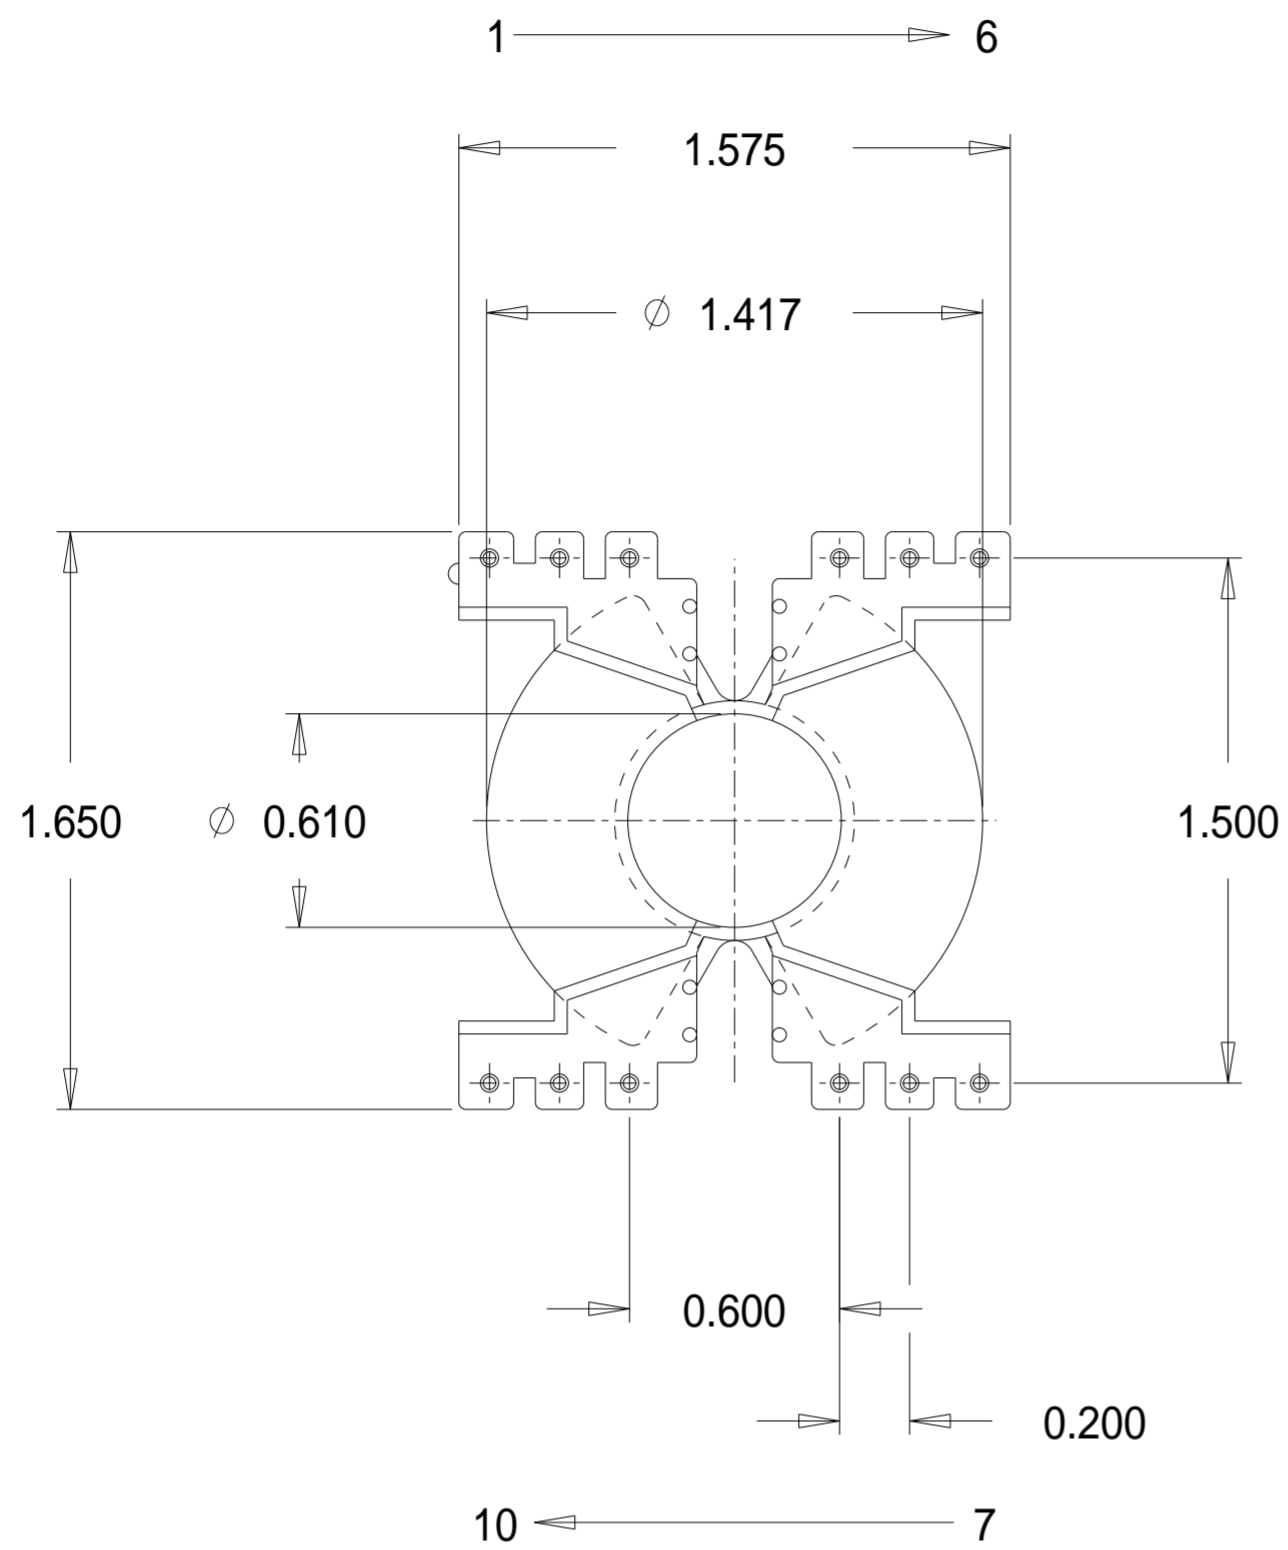

Part No. PQ0080

PC-B4040-12 Vertical Pq Bobbin

Dimensions in inches