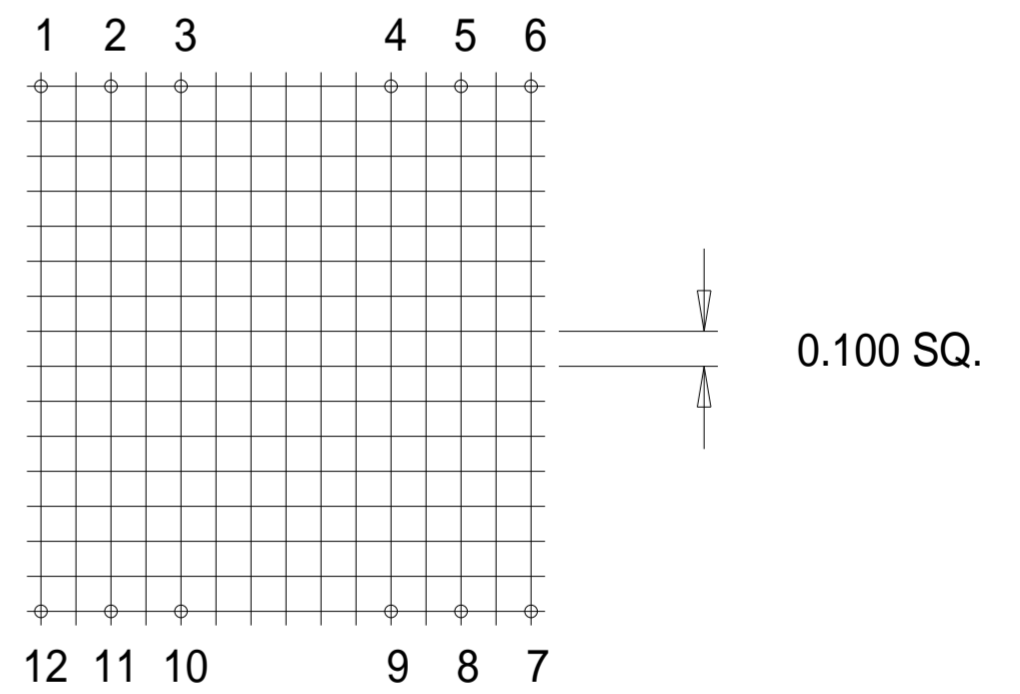

Part No. PQ0080

PC-B4040-12 Vertical Pq Bobbin

Dimensions in inches